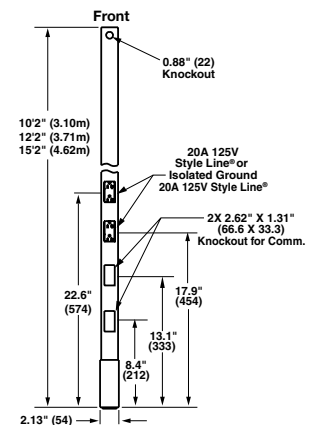

Description	10' 2" (3.10m)
Gray	<b>BRYPP10SA</b>
Ivory	<b>BRYPP10SAI</b>

### Blank

- Multi-service, blank pole, divider, four decorator device knockouts

Description	10' 2" (3.10m)	12' 2" (3.71m)	15' 2" (4.62m)
Gray	<b>BRYPP0A</b>	<b>BRYPP012A</b>	<b>BRYPP015A</b>
Ivory	<b>BRYPP0AI</b>	<b>BRYPP012AI</b>	<b>BRYPP015AI</b>
Clear Anodized Aluminum	<b>BRYPP0AAL</b>	<b>BRYPP012AAL</b>	<b>BRYPP015AAL</b>

### Accessories

Description	15' 2" (4.62m)
Adjustable T-bar assembly for mounting poles in the middle of ceiling tile.	<b>BRYATB*</b>
Replacement service pole trim kit (office white).	<b>BRYPPTRIM1*</b>

Note: \*Not UL listed.

BRYPP10A

BRYPP10IGA

BRYPP10SA

BRYPP0A

BRYATB

BRYPPTRIM1

BRYPP10, BRYPP12, BRYPP15, BRYPP10IG