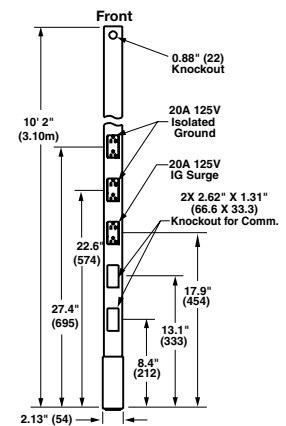

Description	10' 2" (3.10m)
Gray	<b>BRYPP10SA</b>
Ivory	<b>BRYPP10SAI</b>

### Blank

- Multi-service, blank pole, divider, four decorator device knockouts

Description	10' 2" (3.10m)	12' 2" (3.71m)	15' 2" (4.62m)
Gray	<b>BRYPP0A</b>	<b>BRYPP012A</b>	<b>BRYPP015A</b>
Ivory	<b>BRYPP0AI</b>	<b>BRYPP012AI</b>	<b>BRYPP015AI</b>
Clear Anodized Aluminum	<b>BRYPP0AAL</b>	<b>BRYPP012AAL</b>	<b>BRYPP015AAL</b>

### Accessories

Description	15' 2" (4.62m)
Adjustable T-bar assembly for mounting poles in the middle of ceiling tile.	<b>BRYATB*</b>
Replacement service pole trim kit (office white).	<b>BRYPPTRIM1*</b>

Note: \*Not UL listed.

BRYPP10A

BRYPP10IGA

BRYPP10SA

BRYPP0A

BRYATB

BRYPPTRIM1

BRYPP10, BRYPP12, BRYPP15, BRYPP10IG