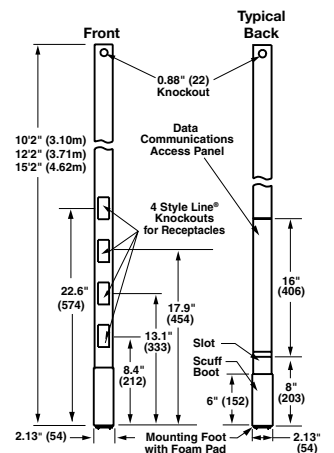

BRYPP0, BRYPP012, BRYPP015